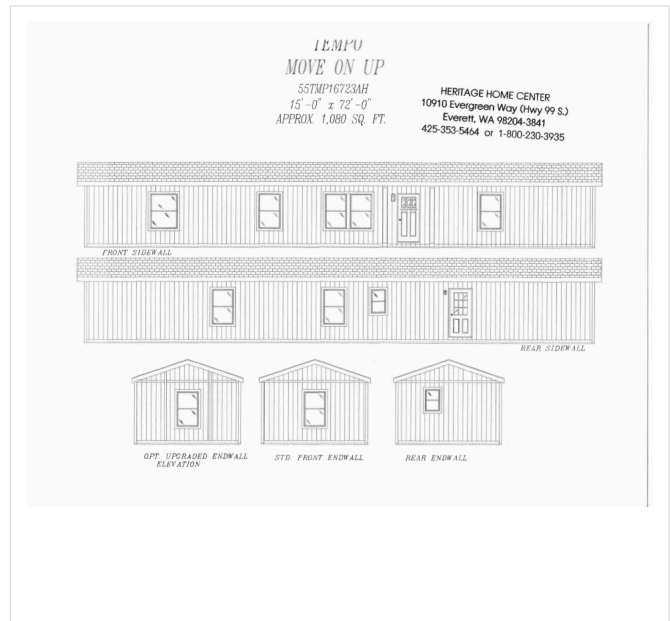

Photo 2

Heritage Home Center
Washington's Price and Volume Leader

(425) 353-5464

— CALL TO TOUR

[Request Firm Quote](#)

— EMAIL US

Features/specs subject to change.