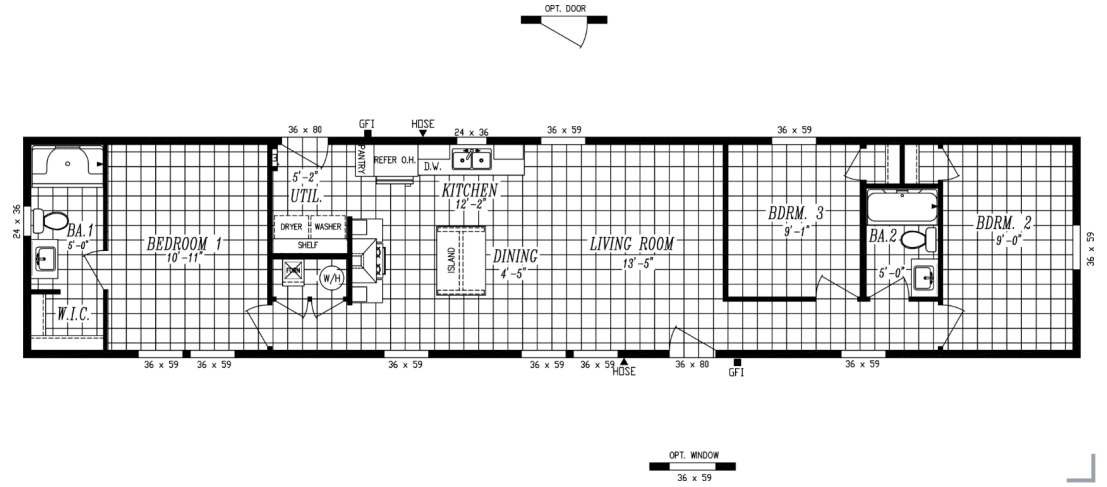

THE TEMPO SERIES

The Tempo

Move On Up

15' x 72'

DIMENSIONS

1,080^{sf}

LIVING SPACE

3

BEDROOMS

2

BATHROOMS

OVERVIEW

15' Single Wide 3 Bedroom Home for Sale

Heritage Home Center

(425) 353-5464

or Request Firm Quote

EMAIL US

01 FLOOR PLAN

1,080 SQ FT · 15' x 72'

02 FRONT ELEVATION

The Tempo Move On Up

3 Bedrooms | 2 Bathrooms | 1,080 sq ft

STANDARD FEATURES

- ✓ 8' Tall Ceilings
- ✓ LP SmartSide Panel Siding with 5/50 Year Warranty
- ✓ Weather Resistant House Wrap Under Siding
- ✓ Sherwin Williams Paint, both Interior and Exterior
- ✓ Tape and Texture Drywall with Square Corners
- ✓ 2" x 6" Exterior Walls Tempo
- ✓ Energy Star Rated Home
- ✓ Hardwood Cabinets with 42" Tall Overhead Cabinets
- ✓ 6" Recessed LED Lighting
- ✓ Ceiling Fan Ready in Living Room and Bedrooms
- ✓ Fiberglass Tubs and Showers
- ✓ Stainless Steel Appliances featuring 18 cu. ft. Top Freezer
- ✓ Pfister Faucets Throughout featuring Stainless Steel Pull Down in Kitchen Faucet
- ✓ 36" Stainless Steel European Range Hood Tempo
- ✓ Congoleum LUX Vinyl Flooring
- ✓ Shaw 25 ounce Stain Resistant Carpet
- ✓ Kwikset Door Hardware featuring Thumbblatch Front Door
- ✓ Architectural Shingles with Lifetime Warranty (Limited)
- ✓ Programmable ecoBee Smart Thermostat
- ✓ Carrier SmartComfort Electric Furnace